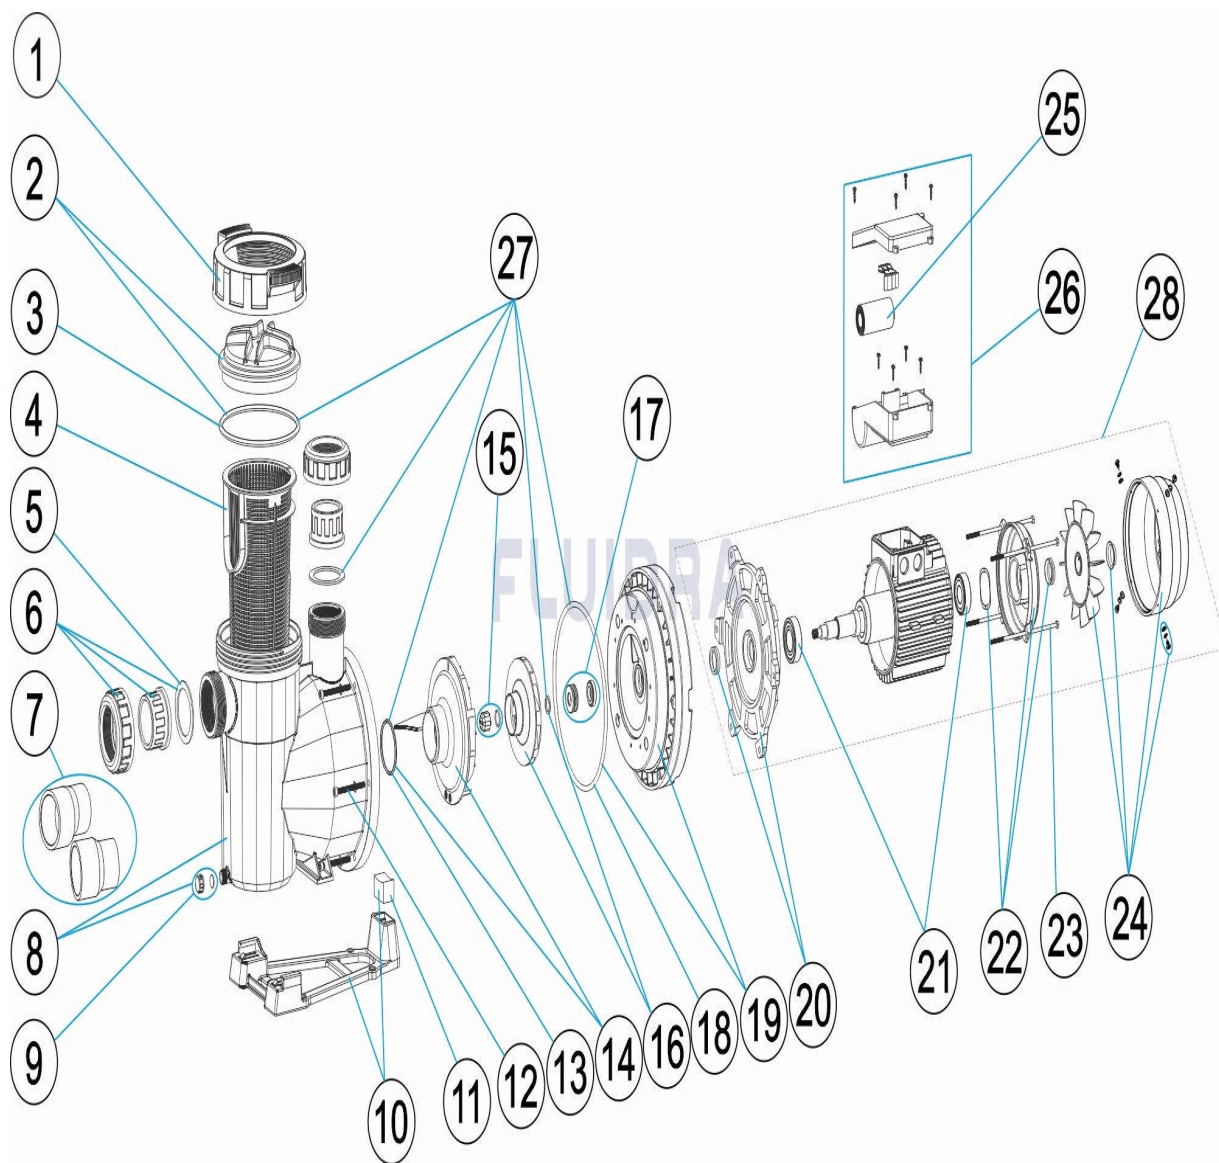

CODICE 65557, 65558, 65560, 65561, 65562, 65563, 65564, 65565, 65566, 65567, 65569, 65570

DESCRIZIONE: POMPA VICTORIA PLUS SILENT

ITALIANO

POS	CODICE	DESCRIZIONE	QUANTITA'	POS	CODICE	DESCRIZIONE	QUANTITA'
1	4405010585	VITE COPERCHIO PREFILTRO		11	* 4405010180	UNIONS PARTE IDRAULICA-BASE POMPA	
2	4405010702	COPERCHIO PREFILTRO		12	4405010590	VITE FISSAGGIO CORPO	
3	4405010178	O-RING D 151,7X6,99		13	4405010161	O-RING D 56,7X3,5	
4	4405010105	CESTO PREFILTRO		14	* 4405010115	DIFFUSORE <=0,75 HP	
5	4405010179	GUERNICIONE PIANA 72X55X2,5		14	* 4405010116	DIFFUSORE 1 HP - 2 HP	
6	* 4405010106	MANICOTTI DI UNIONE <= 1 HP		14	* 4405010117	DIFFUSORE 2,5 - 3 HP	
6	* 4405010107	MANICOTTI DI UNIONE 1,5 HP - 2,5 HP		15	* 4405010134	TAPPO RUOTA M8 SIN.	
7	* 4405010717	MANICOTTI DI UNIONE 3 HP		16	* 4405010591	RUOTA ½ (II) HP	
8	4405010586	CORPO BOMBA		16	* 4405010667	RUOTA ½ (II) HP 60 HZ	
9	4405010587	TAPPO SCARICO		16	* 4405010592	RUOTA ½ (III) HP	
10	* 4405010588	BASAMENTO POMPA		16	* 4405010668	RUOTA ½ (III) HP 60 HZ	
10	* 4405010492	BASAMENTO POMPA		16	* 4405010593	RUOTA ¾ (II) HP	

* SI FACCIA RIFERIMENTO AL FOGLIO DELLE OSSERVAZIONI