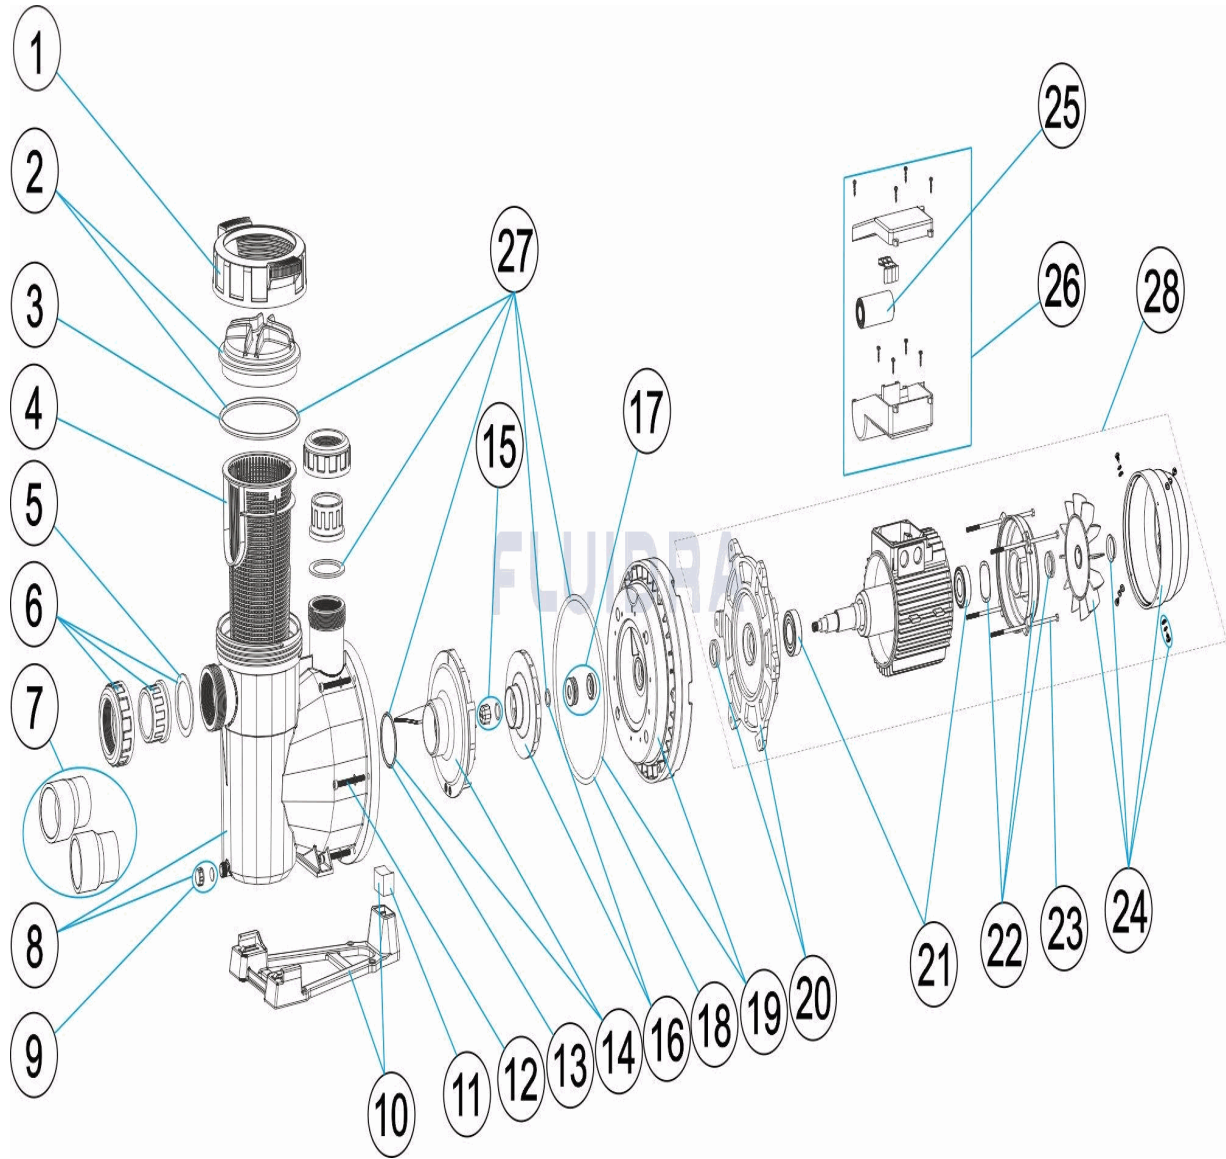

CODE **65557, 65558, 65560, 65561, 65562, 65563, 65564, 65565, 65566, 65567, 65569, 65570**

DESCRIPTION: **VICTORIA PLUS SILENT PUMP**

ENGLISH

POS	CODE	DESCRIPTION	QUANTITY	POS	CODE	DESCRIPTION	QUANTITY
1	4405010585	PRE-FILTER COVER NUT		11	* 4405010180	PUMP BASE FITTINGS 3 HP II	
2	4405010702	PRE-FILTER COVER		12	4405010590	BODY FIXING SCREW	
3	4405010178	O' RING D 151,7X6,99		13	4405010161	O' RING D. 56,7X3,5	
4	4405010105	PRE-FILTER BASKET		14	* 4405010115	DIFFUSEUR <=0,75 HP	
5	4405010179	INLET GASKET 72X55X2,5		14	* 4405010116	DIFFUSOR 1 HP - 2 HP	
6	* 4405010106	UNION FITTINGS <= 1 HP		14	* 4405010117	DIFFUSOR 2,5 - 3 HP	
6	* 4405010107	UNION FITTINGS 1,5 HP - 2,5 HP		15	* 4405010134	IMPELLER COVER M8 LEFT	
7	* 4405010717	UNION FITTINGS 3 HP		16	* 4405010591	IMPELLER ½ (II) HP	
8	4405010586	PUMP HOUSING		16	* 4405010667	IMPELLER ½ (II) HP 60 HZ	
9	4405010587	DRAIN PLUG		16	* 4405010592	IMPELLER ½ (III) HP	
10	* 4405010588	PUMP BASE		16	* 4405010668	IMPELLER ½ (III) HP 60 HZ	
10	* 4405010492	PUMP BASE		16	* 4405010593	IMPELLER ¾ (II) HP	